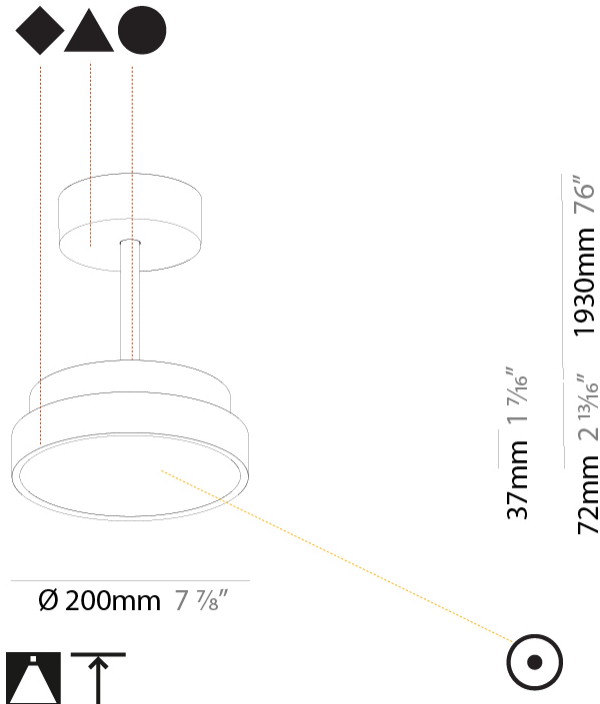

GENERAL

Series: Sign Diva Tube
Subseries: Sign Diva Tube
Brand: Prolicht
Division: Architectural
Mounting Type: Suspension
Mounting Location: Ceiling
Subcategory: Pendant

PHYSICAL

Shape: Round
Diameter (mm): 200
Diameter (in): 7 7/8
Height (mm): 72
Height (in): 2 13/16
Max. Overall Height (mm): 1972
Max. Overall Height (in): 77 5/8
Light Distribution: Direct
Weight (kg): 1.648
Weight (lbs): 3.633

Diffuser: PMMA - Opal / Micro-Prism / Sparkling Secret / Vintage Industrial

Fixture Finish: SSR / BKV / CWI / CRY / HAB / UFT / ITA / RUA / FTG / MYG / LOD / PUS / FRO / FUP / KIA / POP / BLS / SPG / MEY / GOH / GUM / CHC / COM / ABZ / JAG / OBR / MOS / ROR

Fixture Material: Extruded Aluminum / Steel

ELECTRICAL

Lamp Type: LED (Zhaga Standard)
Input Wattage (W): 10
Dimming: Tri-Mode (Non-Dimming and Phase Dimming (120Vac only) and 0-10V Dimming)
Driver Included: Yes
Driver Location: Integrated
Driver Type: Constant Current - Universal
Driver Class: Class 2
Input Voltage (V): 120 - 277
Constant Current (MA): 350

LED

Color Temperature (°K): 2700 / 3000 / 3500 / 4000
Max. Delivered Lumen (lm): 836 / 895 / 903 / 921
Nominal Lumen (lm): 1280 / 1370 / 1382 / 1410
CRI: >90 CRI
Lamp Life (hrs): 50000

OPTICAL

RATINGS AND CERTIFICATIONS

Certified By: Certified for North American Standards
IP rating: IP20

A