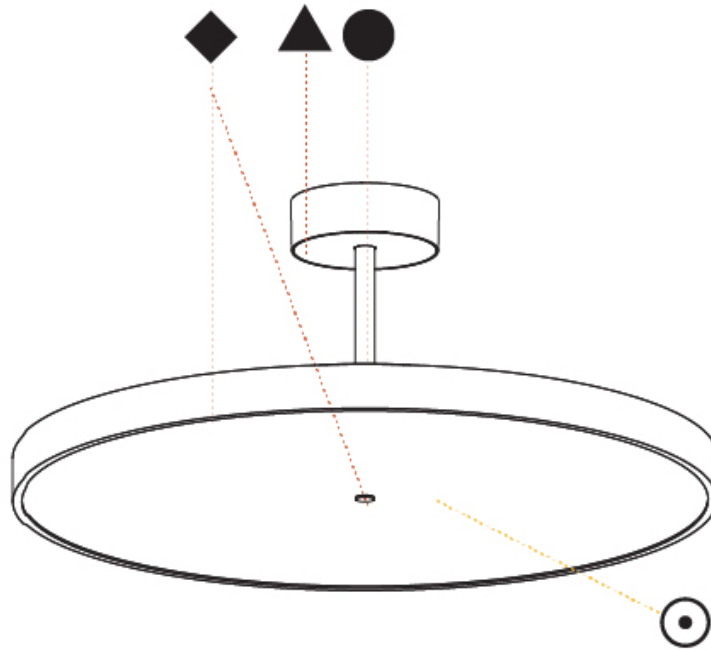

SIGN DIVA TUBE SUSPENSION

A300022-

PROJECT	_____
TYPE	_____
SPECIFIER	_____
QUANTITY	_____
DATE	_____

A