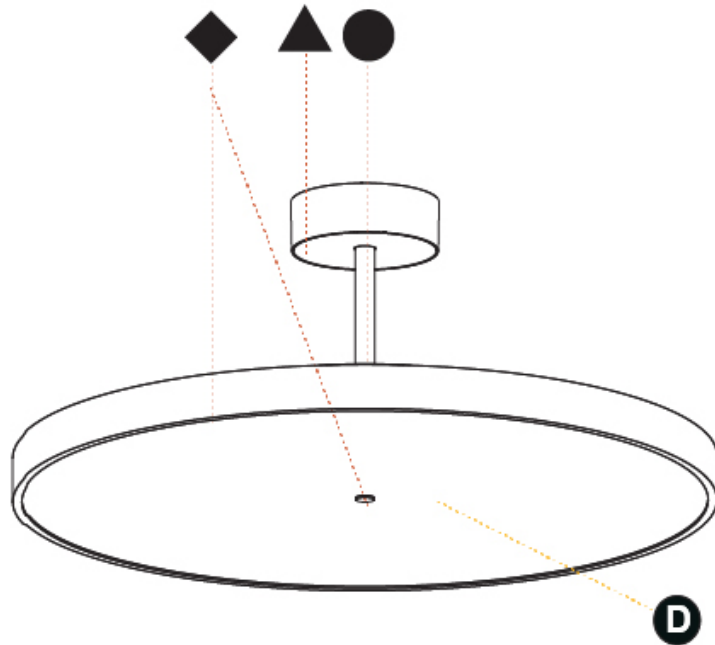

SIGN DIVA TUBE KORONA SUSPENSION

A300028-

PROJECT
TYPE
SPECIFIER
QUANTITY
DATE