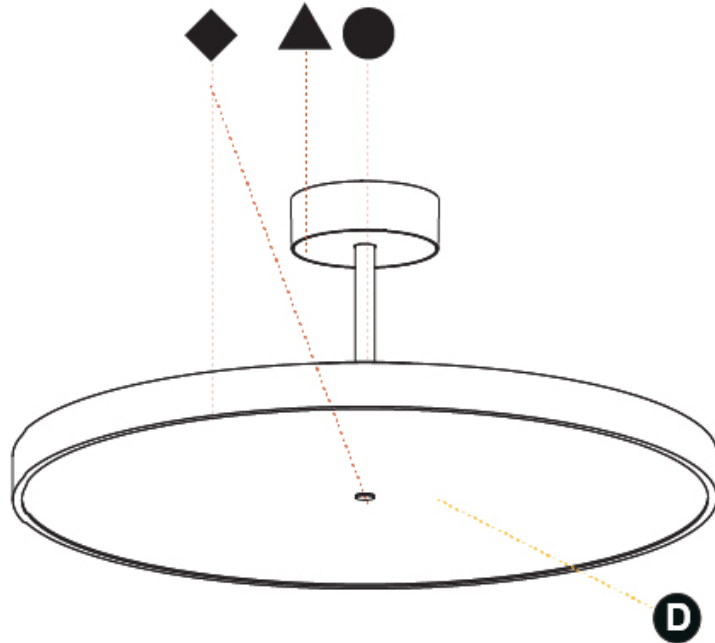

SIGN DIVA TUBE KORONA SUSPENSION

A300027-

PROJECT	_____
TYPE	_____
SPECIFIER	_____
QUANTITY	_____
DATE	_____

A