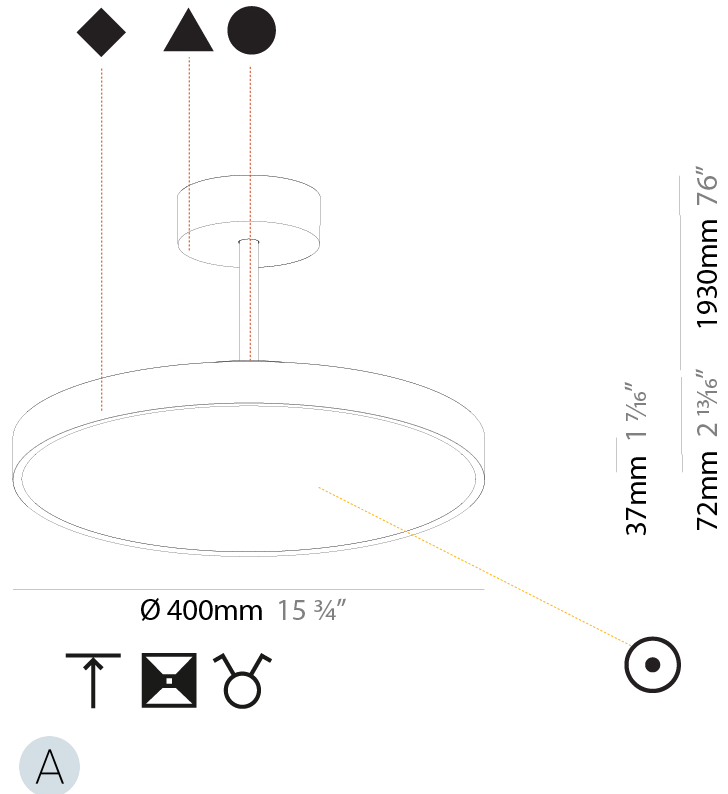

GENERAL

Series: Sign Diva Tube
Subseries: Sign Diva Tube
Brand: Prolicht
Division: Architectural
Mounting Type: Suspension
Mounting Location: Ceiling
Subcategory: Pendant

PHYSICAL

Shape: Round
Diameter (mm): 400
Diameter (in): 15 3/4
Height (mm): 72
Height (in): 2 13/16
Max. Overall Height (mm): 2002
Max. Overall Height (in): 78 13/16
Light Distribution: Direct / Indirect
Weight (kg): 3.314
Weight (lbs): 7.306
Diffuser: PMMA - Opal / Micro-Prism / Sparkling Secret / Vintage Industrial
Fixture Finish: SSR / BKV / CWI / CRY / HAB / UFT / ITA / RUA / FTG / MYG / LOD / PUS / FRO / FUP / KIA / POP / BLS / SPG / MEY / GOH / GUM / CHC / COM / ABZ / JAG / OBR / MOS / ROR
Fixture Material: Extruded Aluminum / Steel

ELECTRICAL

Lamp Type: LED (Zhaga Standard)
Input Wattage (W): 30
Total Output Wattage (W): 27.8
Dimming: Tri-Mode (Non-Dimming and Phase Dimming (120Vac only) and 0-10V Dimming)
Driver Included: Yes
Driver Location: Integrated
Driver Type: Constant Current - Universal
Driver Class: Class 2
Input Voltage (V): 120 - 277
Constant Current (MA): 500 / 350

LED

Color Temperature (*K): 3000 / 3500 / 4000
Max. Delivered Lumen (lm): 3049 / 3019 / 3055 / 3117
Nominal Lumen (lm): 4182 / 4142 / 4189 / 4275
CRI: >90 CRI
Lamp Life (hrs): 50000

OPTICAL

RATINGS AND CERTIFICATIONS

Certified By: Certified for North American Standards
IP rating: IP20